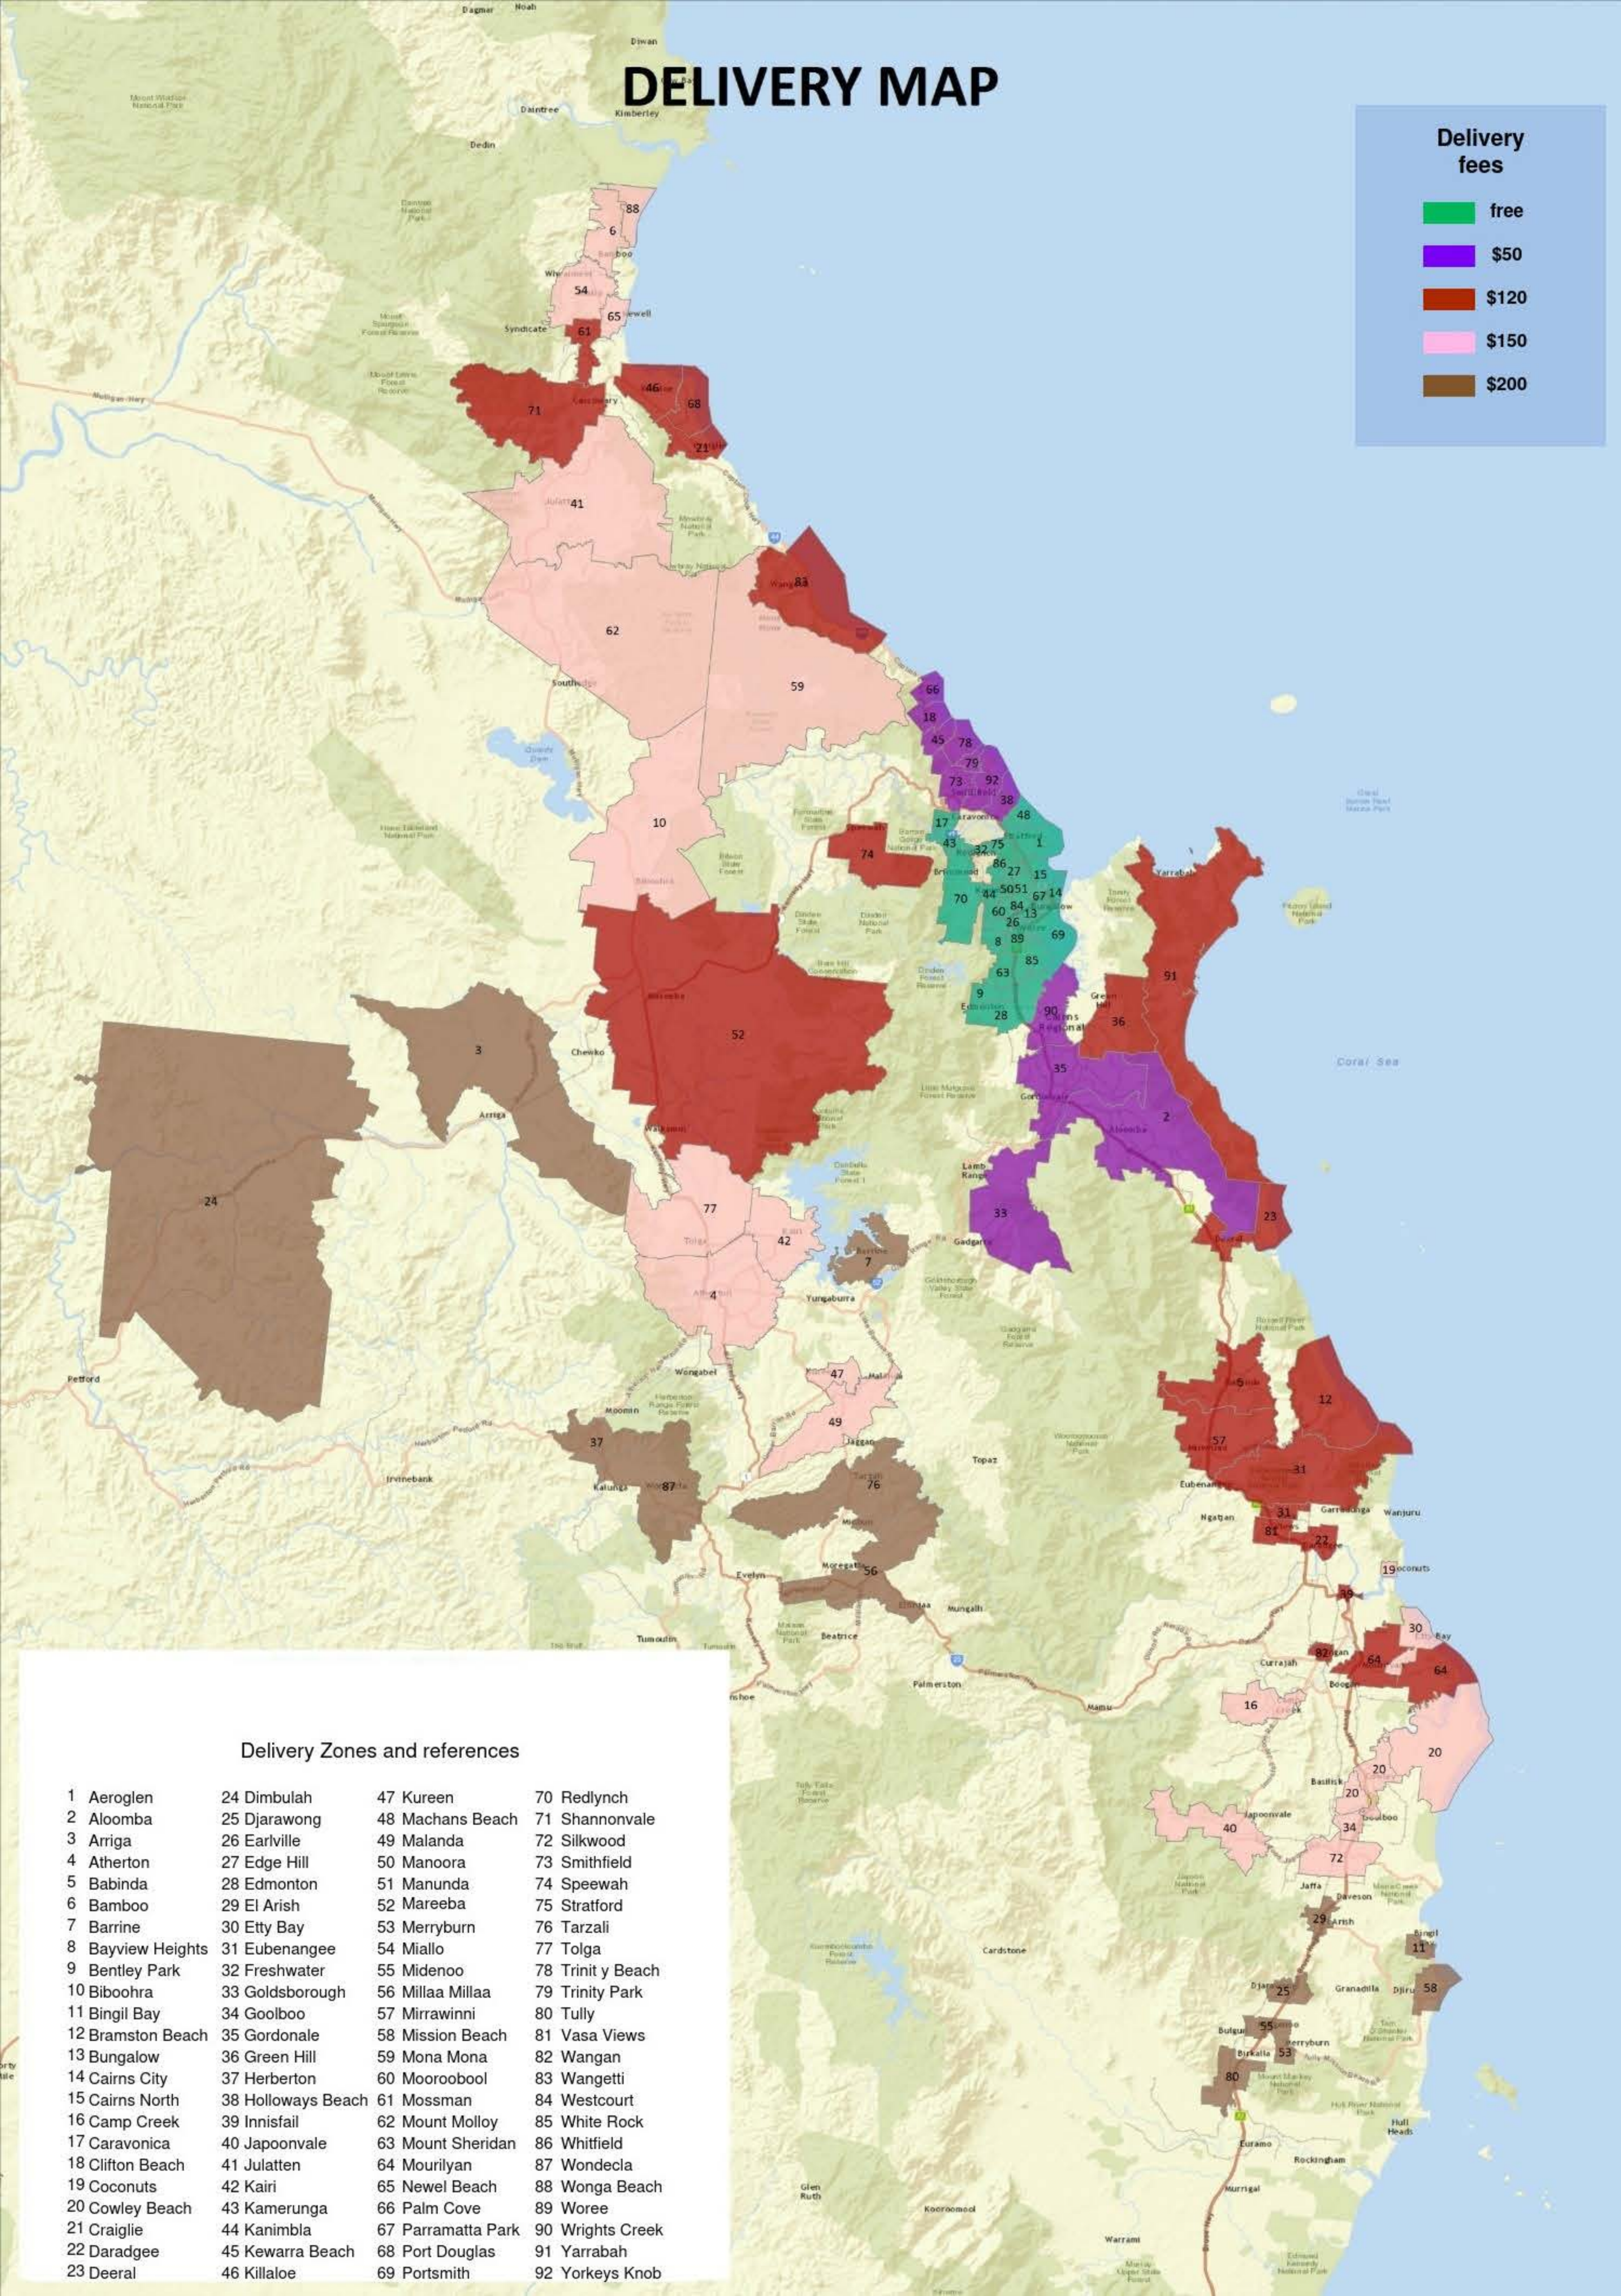

DELIVERY MAP

Delivery fees

Delivery Zones and references

1 Aeroglen	24 Dimbulah	47 Kureen	70 Redlynch
2 Aloomba	25 Djarawong	48 Machans Beach	71 Shannonvale
3 Arriga	26 Earlville	49 Malanda	72 Silkwood
4 Atherton	27 Edge Hill	50 Manoora	73 Smithfield
5 Babinda	28 Edmonton	51 Manunda	74 Speewah
6 Bamboo	29 El Arish	52 Mareeba	75 Stratford
7 Barrine	30 ETTY Bay	53 Merryburn	76 Tarzali
8 Bayview Heights	31 Eubenangee	54 Miallo	77 Tolga
9 Bentley Park	32 Freshwater	55 Midenoo	78 Trinity Beach
10 Bibohra	33 Goldsborough	56 Millaa Millaa	79 Trinity Park
11 Bingil Bay	34 Goolbo	57 Mirrawinni	80 Tully
12 Bramston Beach	35 Gordonale	58 Mission Beach	81 Vasa Views
13 Bungalow	36 Green Hill	59 Mona Mona	82 Wangan
14 Cairns City	37 Herberton	60 Mooroolooloolo	83 Wangetti
15 Cairns North	38 Holloways Beach	61 Mossman	84 Westcourt
16 Camp Creek	39 Innisfail	62 Mount Molloy	85 White Rock
17 Caravonica	40 Japoonvale	63 Mount Sheridan	86 Whitfield
18 Clifton Beach	41 Julatten	64 Mourilyan	87 Wondecla
19 Coconuts	42 Kairi	65 Newell Beach	88 Wonga Beach
20 Cowley Beach	43 Kamerunga	66 Palm Cove	89 Woree
21 Craiglie	44 Kanimbla	67 Parramatta Park	90 Wrights Creek
22 Daradgee	45 Kewarra Beach	68 Port Douglas	91 Yarrabah
23 Deeral	46 Killaloe	69 Portsmith	92 Yorkeys Knob